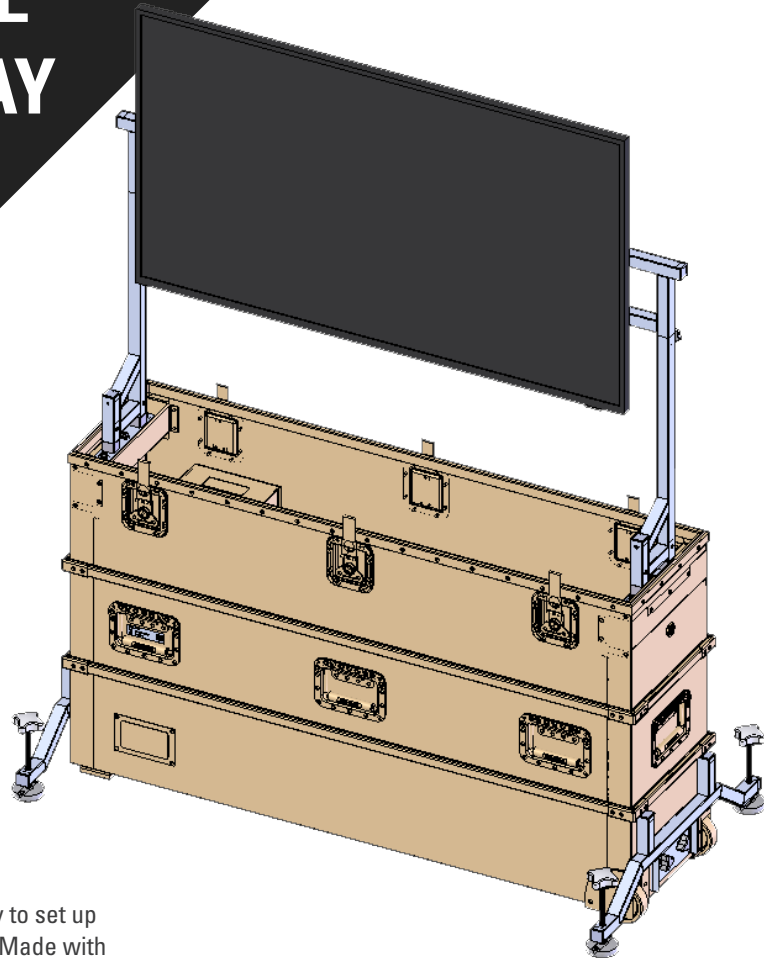

RTOC FLAT SCREEN MANUAL FRAME SYSTEM DISPLAY

The HDT RTOC Framed Display system features an easy to set up design with rugged components for mobile operations. Made with lightweight, high strength, airframe grade, aluminum alloy, our RTOC Flat Panel system is durable, compact and lightweight.

KEY FEATURES

- System includes an aluminum case, truss and flat panel display.
- Offered in sizes from 55 to 65 inches diagonally. **Contact HDT to inquire about larger sizes.**
- Pen-based, interactive add-ons are available.
- Can be configured as a dual display, side-by-side system, which is our lightest and smallest RTOC display.
- Rugged construction withstands the punishment of daily forward operations.
- Setup and strike in minutes.
- Supported input devices include PC / Mac computers, smart phones, broadcast receivers, surveillance feeds, tablets and DVD / Blu-Ray players.
- Available colors: Black, Tan, Gray and Olive Drab

RTOC FLAT SCREEN MANUAL FRAME SYSTEM DISPLAY

SPECIFICATIONS

Part Number	Screen Size (Diagonal)	Weight	Stowed Dimensions	Deployed Dimensions	Display Resolution
106-RTOC-55	55" 139.7 cm	131 lbs 59.4 kg	57.7" x 15.6" x 36.3" 146.5 x 39.6 x 92.2 cm	54.3" x 24.8" x 69"–76" 137.9 x 63 x 175.2–193.04 cm	3840 x 2160 (4K)
106-RTOC-65	65" 165.1 cm	139 lbs 63.05 kg	66.7" x 15.6" x 35.5" 169.4 x 39.6 x 90.2 cm	63.3" x 24.8" x 73"–80" 160.8 x 63 x 185.4–203.2 cm	3840 x 2160 (4K)